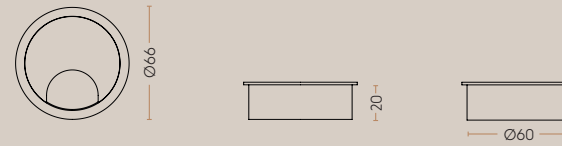

ROUND CABLE OUTLET Ø60

Round Cable Outlets Ø60 and a height on 20 mm.
3078-1 // 3078