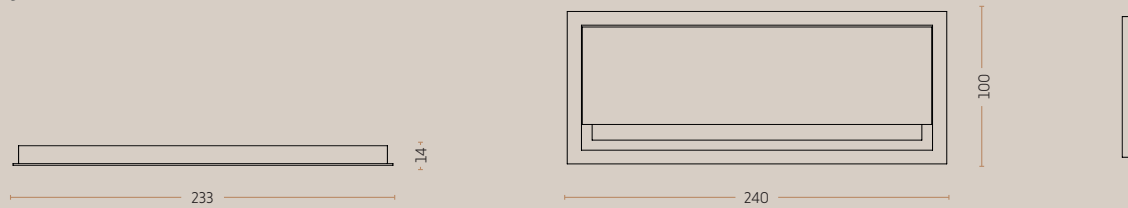

SQUARED CABLE OUTLET - LARGE

Squared Cable Outlet - Large
3081