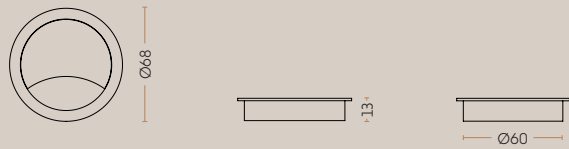

ROUND CABLE OUTLET Ø60

Round Cable Outlets Ø60 and a height on 13 mm.
3091 // 3078-3 // 3078-4