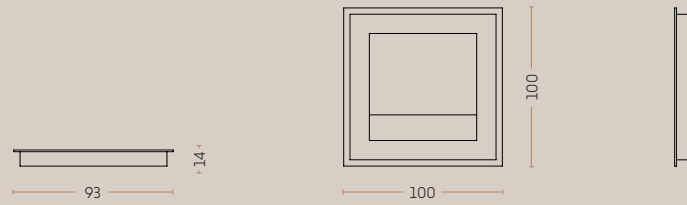

SQUARED CABLE OUTLET - SMALL

Squared Cable Outlet - Small
3083