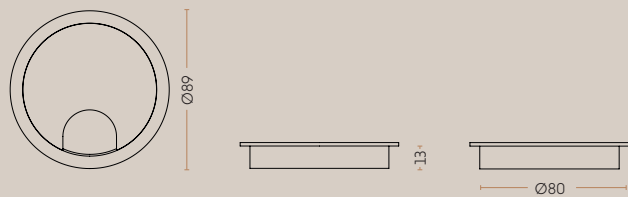

ROUND CABLE OUTLET Ø80

Round Cable Outlets Ø80 and a height on 13 mm.
3087 // 3085 // 3079-1 // 3079-3 // 3093