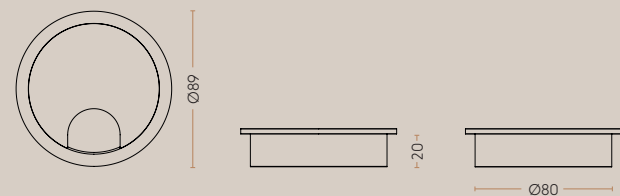

ROUND CABLE OUTLET Ø80

Round Cable Outlets Ø80 and a height on 20 mm.
3089 // 3079